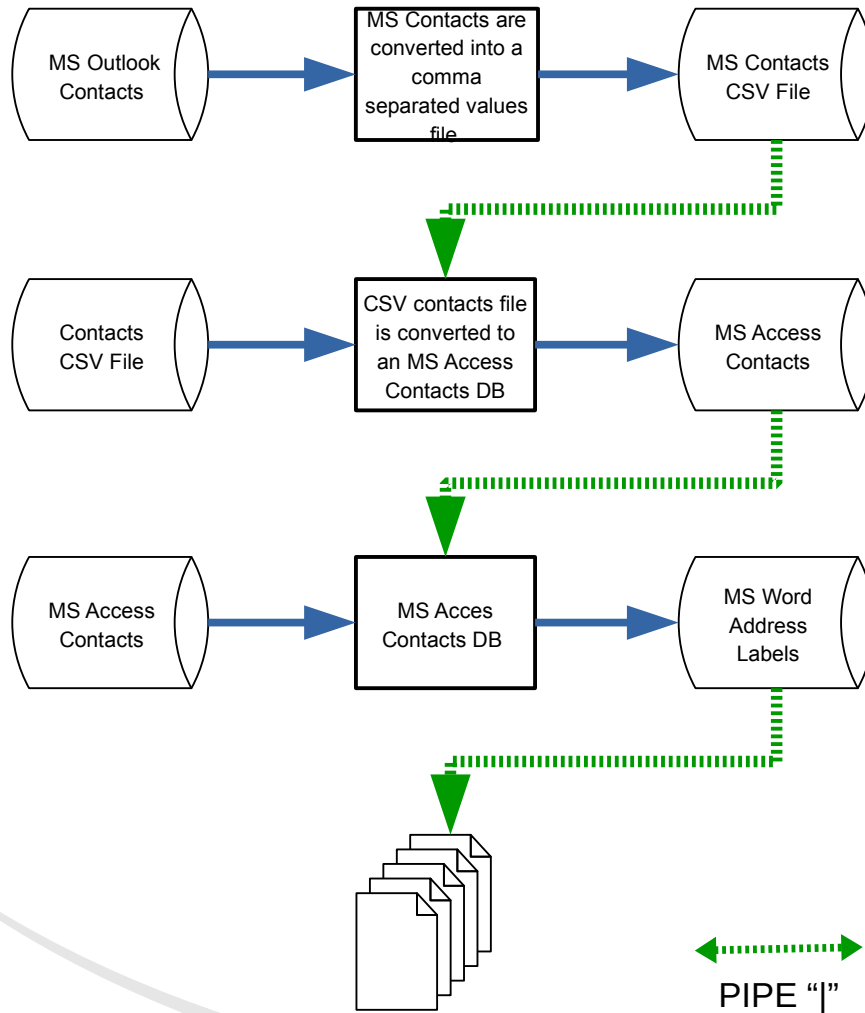

Project 1

MS.CSV.To.Access.Contacts.DB.rex:
- Output MS Outlook Contacts to CSV
- CSV: Comma Separated Values

MS.CSV.To.Access.Contacts.DB.rex:
- Take in Contacts CSV
- Make MS Access Contacts DB
- (Future: install filter query)

MS.Access.DB.To.Word.Address.Rex:
- Access Contacts addresses
- Word address labels.
- Output Word address labels

Output of address labels generated by MS Word

PIPE "|"